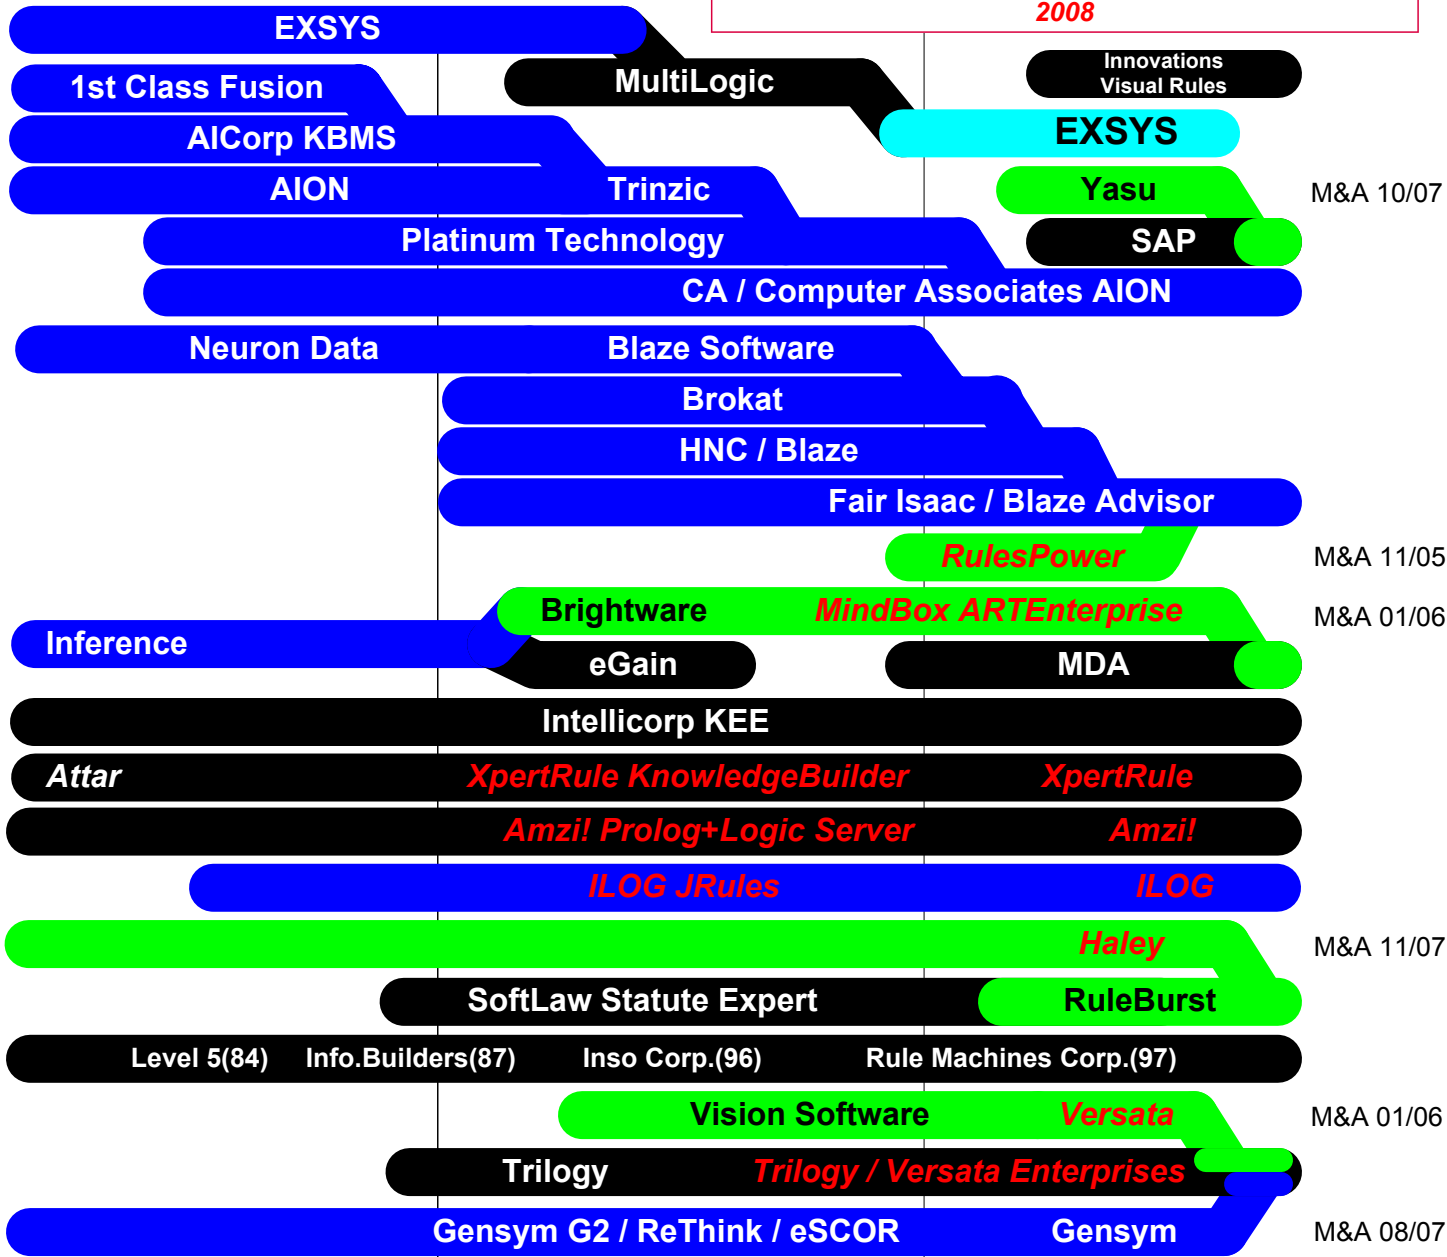

**BRE Family Tree™**  
2008

Color Legend

- Blue Leaders
- Green Visionaries
- Yellow Challengers
- Turquoise Niche

**Red Font BIZRULES Alliance Partner**

**BIZRULES<sup>®</sup>**  
**BRE Family Tree™**  
2008